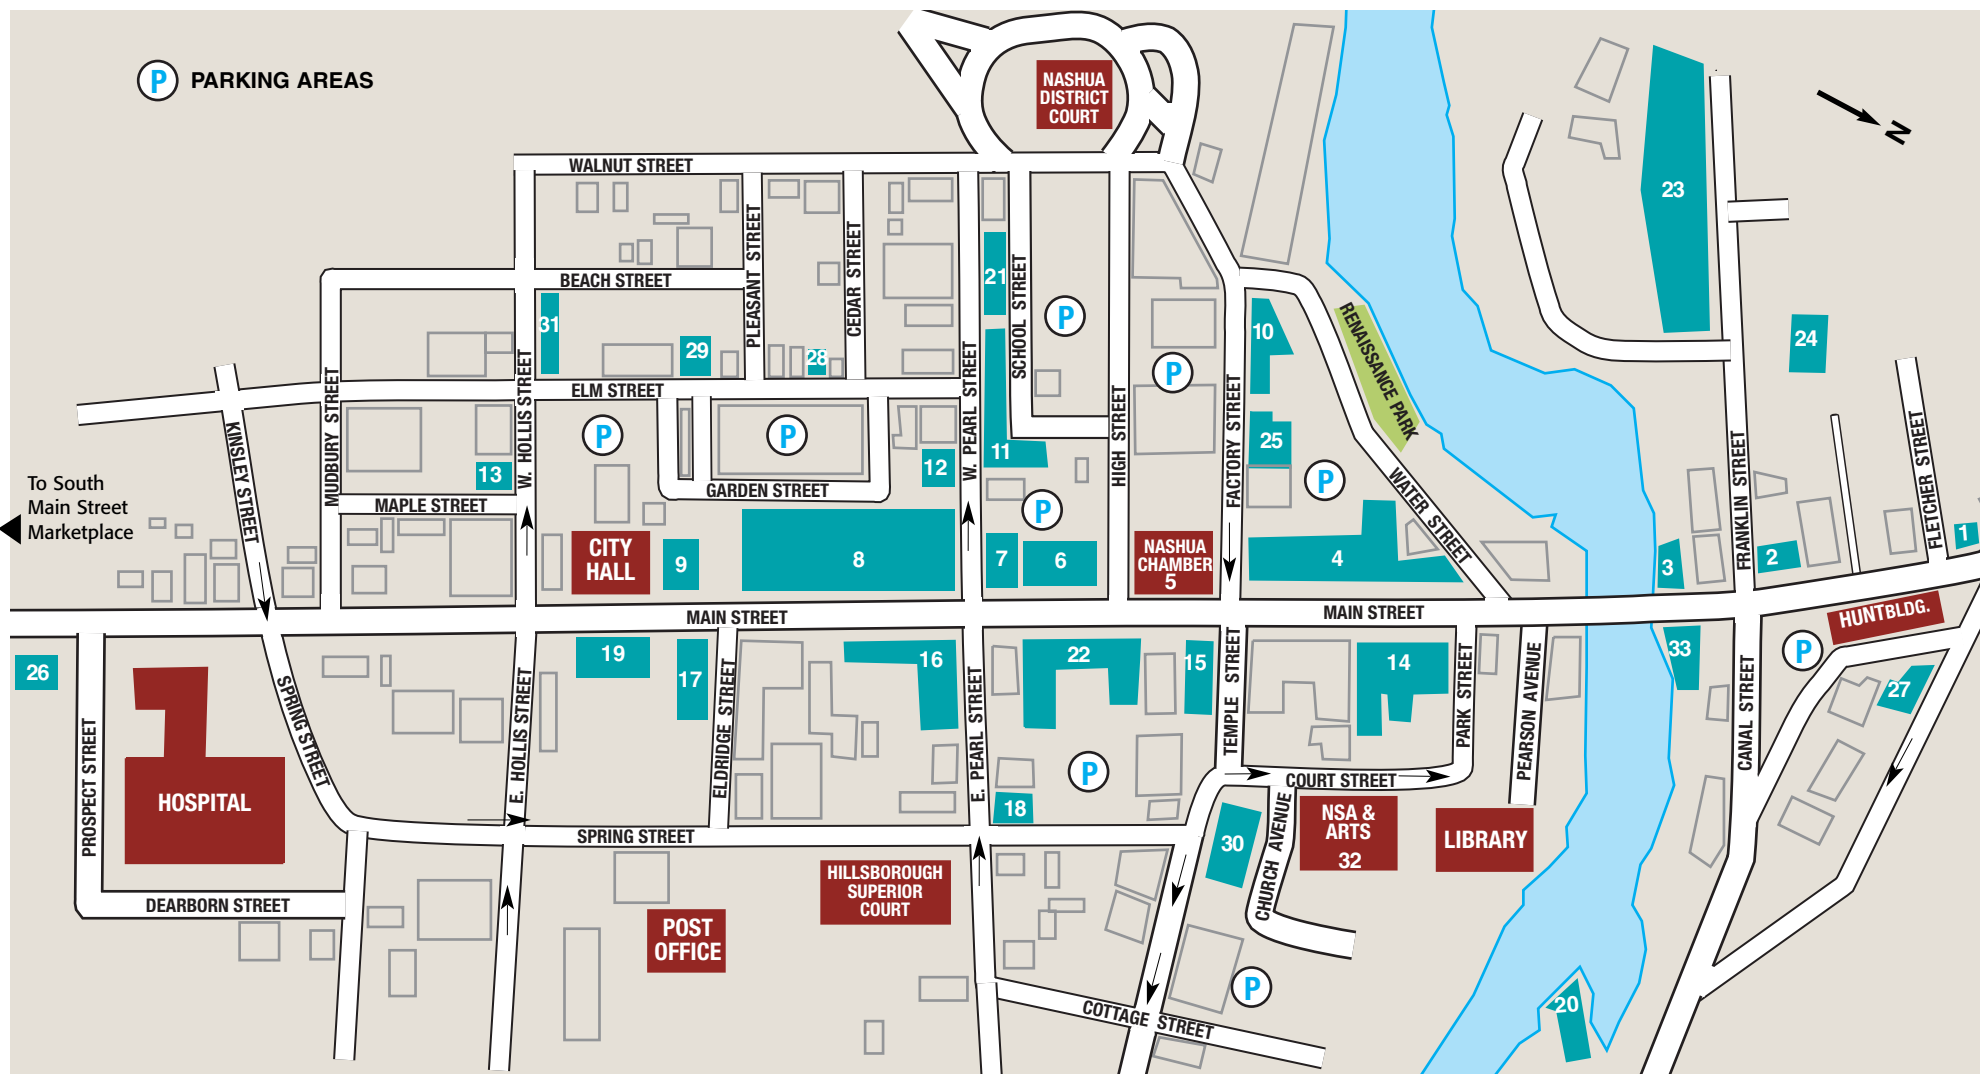

**P** PARKING AREAS

To South Main Street Marketplace

26

HOSPITAL

CITY HALL

NASHUA CHAMBER

NASHUA DISTRICT COURT

POST OFFICE

## DOWNTOWN AREA BUSINESSES ARE DESIGNATED ON THE MAP BELOW BY BUILDING NUMBER.